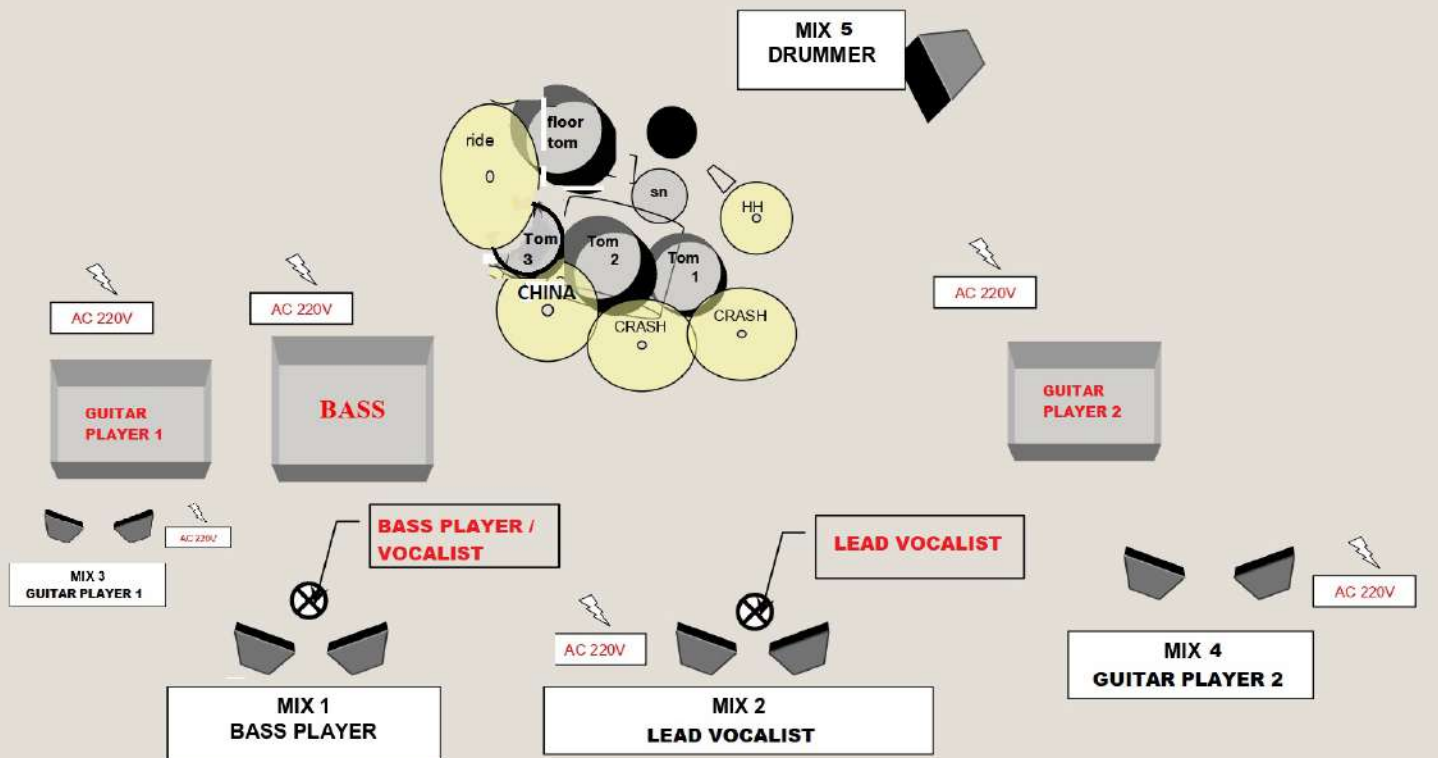

**BLUE DAWN**

**STAGE PLOT**

**Stage Plot**

**MONITORING**

**MIX 1: LOUD KICK, SNARE, BOTH GUITARS, BASS, VOCALS**

**MIX 2: VOCALS, KICK, SNARE, GUITARS AND BASS**

**MIX 3: KICK, SNARE, BOTH GUITARS, BASS, VOCALS**

**MIX 4: KICK, SNARE, BASS, BOTH GUITARS, VOCALS**

**MIX 5: LOUD BASS, BOTH GUITARS, VOCALS**